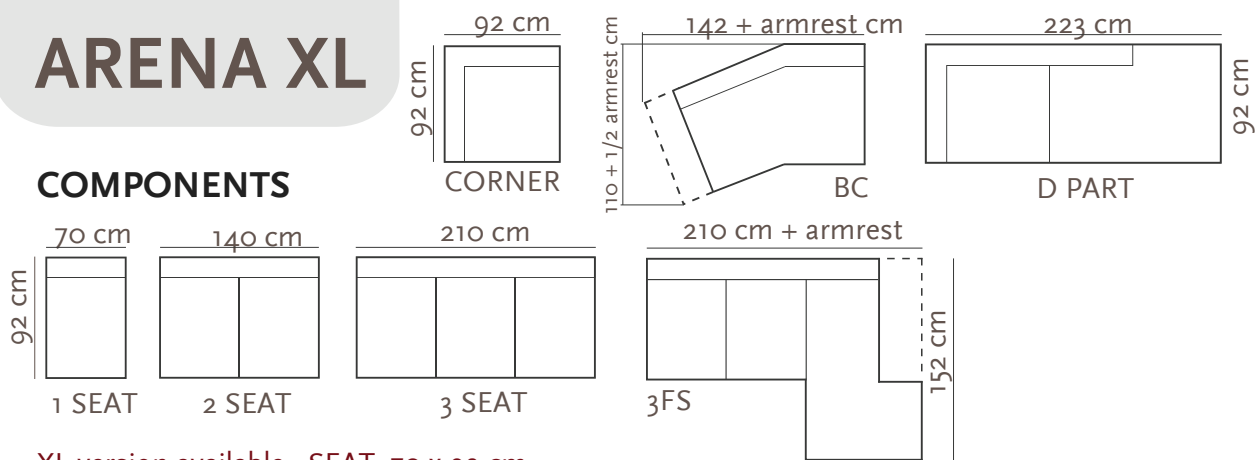

## COMPONENTS

XL version available - SEAT 70 x 92 cm

### BACK CUSHION:

- Thin - 22 cm
- Thick - 28 cm