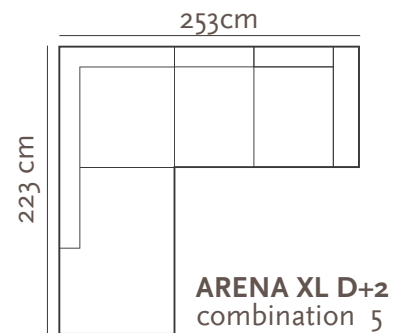

# ARENA XL

## COMPONENTS

XL version available - SEAT 70 x 92 cm