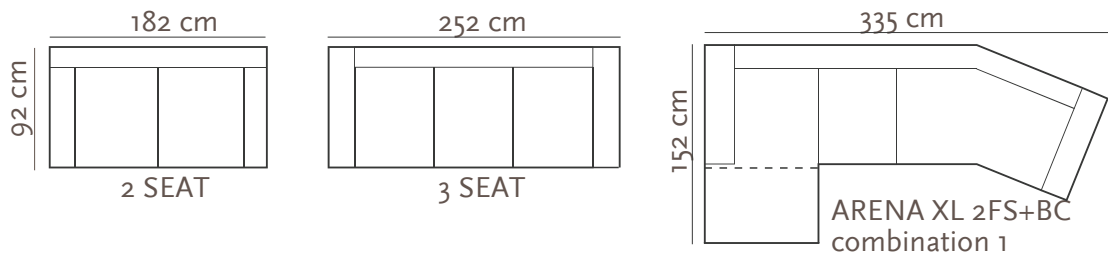

COMBINATIONS

OPTIONS

BACK CUSHION:

- Thin - 22 cm
- Thick - 28 cm

SEAT CUSHION:

- Soft - Polyurethane Foam HR35100
- Hard - Polyurethane Foam HR35130

FRAME: Birch plywood & pine   DEC. PILLOWS: 2 pcs