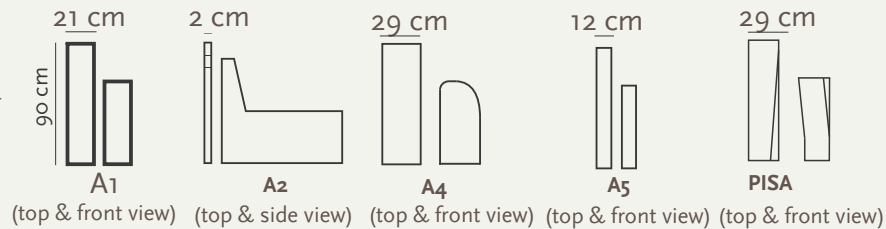

ARENA XL

COMPONENTS

XL version available - SEAT 70 x 92 cm

ARMRESTS

LEGS

LEG COLORS:

- o1 Natural
- o2 Brown
- o3 Dark Brown
- o4 Black
- o5 Oiled Oak
- o6 Metal

COMBINATIONS

OPTIONS

BACK CUSHION:

- Thin - 22 cm
- Thick - 28 cm

SEAT CUSHION:

- Soft - Polyurethane Foam HR35100
- Hard - Polyurethane Foam HR35130

FRAME: Birch plywood & pine   DEC. PILLOWS: 2 pcs