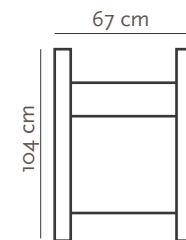

BORA

PADDING: Polyurethane Foam HR35

FRAME: Birch plywood & pine

BORA
Height 96 cm
Sitting height 43 cm

BORA SENIOR
Height 96 cm
Sitting height 45 cm
(padding: RP35)

MILO
Height 102 cm
Sitting height 46 cm

POLO
Height 106 cm
Sitting height 43 cm

LEG COLORS:

- 01 Natural
- 02 Brown
- 03 Dark Brown
- 04 Black
- 05 Oiled Oak