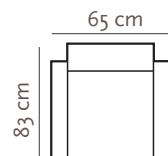

BORA

PADDING: Polyurethane Foam HR35

FRAME: Birch plywood & pine

BORA
Height 96 cm
Sitting height 43 cm

BORA SENIOR
Height 96 cm
Sitting height 45 cm
(padding: RP35)

MILO
Height 102 cm
Sitting height 46 cm

POLO
Height 106 cm
Sitting height 43 cm

LEG COLORS:

- 01 Natural
- 02 Brown
- 03 Dark Brown
- 04 Black
- 05 Oiled Oak