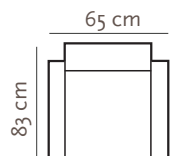

BORA

PADDING: Polyurethane Foam HR35

FRAME: Birch plywood & pine

BORA
Height 96 cm
Sitting height 43 cm

BORA SENIOR
Height 96 cm
Sitting height 45 cm
(padding: RP35)

MILO
Height 102 cm
Sitting height 46 cm

POLO
Height 106 cm
Sitting height 43 cm

LEG COLORS:

- 01 Natural
- 02 Brown
- 03 Dark Brown
- 04 Black
- 05 Oiled Oak