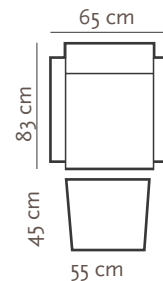

BORA

PADDING: Polyurethane Foam HR35

FRAME: Birch plywood & pine

BORA
Height 96 cm
Sitting height 43 cm

BORA SENIOR
Height 96 cm
Sitting height 45 cm
(padding: RP35)

MILO
Height 102 cm
Sitting height 46 cm

POLO
Height 106 cm
Sitting height 43 cm

LEG COLORS:

- 01 Natural
- 02 Brown
- 03 Dark Brown
- 04 Black
- 05 Oiled Oak