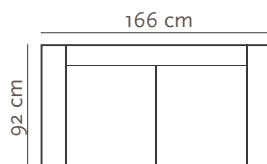

ELVIN

PADDING: Polyurethane Foam E30160

FRAME: Birch plywood & pine

ELVIN 2