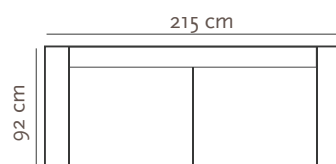

# ELVIN

PADDING: Polyurethane Foam E30160

FRAME: Birch plywood & pine

ELVIN 2

ELVIN 3

## OTHER INFO

Height: 96 cm  
Sitting height: 48 cm

## LEGS

Height: 10 cm