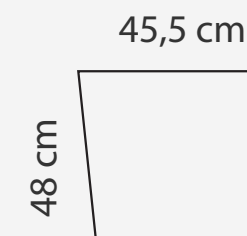

FIZZ PADDING(FIZZ HIGH;LOW): Polyurethane Foam HR35
 PADDING(SENIORS): Polyurethane Foam HR35
 FRAME: Birch plywood & pine

COMBINATIONS

FIZZ LOW
 Height: 88 cm
 Sitting height: 44 cm

FIZZ SENIOR LOW
 Height: 88 cm
 Sitting height: 46 cm

FIZZ SENIOR HIGH
 Height: 105 cm
 Sitting height: 46 cm

FIZZ HIGH
 Height: 105 cm
 Sitting height: 44 cm

FIZZ SENIOR +
 Height: 108 cm
 Sitting height: 51 cm

FIZZ LOW, FIZZ HIGH
 FIZZ SENIOR LOW, FIZZ
 SENIOR HIGH, FIZZ SENIOR+

OTTOMAN

ADDITIONAL INFORMATION

Armrest: 10 cm
 Sitting depth: 52 cm
 Dec. pillows: 0 pcs.

LEGS

L28;L29
 h- 12,5 cm/13 cm
 FIZZ LOW, FIZZ HIGH

L30
 h- 16 cm
 FIZZ SENIOR,
 FIZZ SENIOR HIGH

L31;L32
 h- 17,5 cm/18,5 cm
 FIZZ SENIOR +