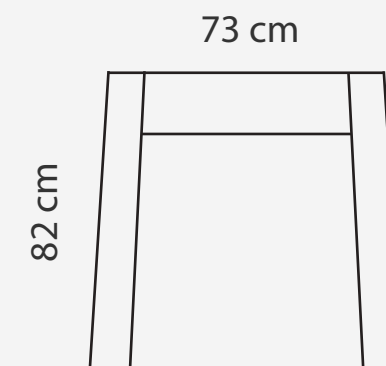

FIZZ PADDING(FIZZ HIGH;LOW): Polyurethane Foam HR35
 PADDING(SENIORS): Polyurethane Foam HR35
 FRAME: Birch plywood & pine

COMBINATIONS

FIZZ LOW
 Height: 88 cm
 Sitting height: 44 cm

FIZZ SENIOR LOW
 Height: 88 cm
 Sitting height: 46 cm

FIZZ SENIOR HIGH
 Height: 105 cm
 Sitting height: 46 cm

FIZZ HIGH
 Height: 105 cm
 Sitting height: 44 cm

FIZZ SENIOR +
 Height: 108 cm
 Sitting height: 51 cm

FIZZ LOW, FIZZ HIGH
 FIZZ SENIOR LOW, FIZZ
 SENIOR HIGH, FIZZ SENIOR+

OTTOMAN

ADDITIONAL INFORMATION

Armrest: 10 cm
 Sitting depth: 52 cm
 Dec. pillows: 0 pcs.

LEGS

L28;L29
 h- 12,5 cm/13 cm
 FIZZ LOW, FIZZ HIGH

L30
 h- 16 cm
 FIZZ SENIOR,
 FIZZ SENIOR HIGH

L31;L32
 h- 17,5 cm/18,5 cm
 FIZZ SENIOR +