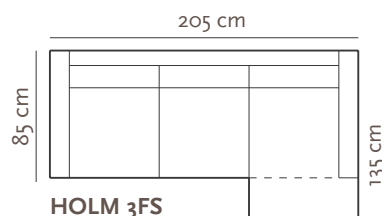

HOLM

PADDING: Polyurethane Foam HR32115

FRAME: Birch plywood & pine

OTHER INFO

Height: 88 cm
Sitting height: 42 cm
Armrest: 13 cm

LEGS

Height: 16 cm

LEG COLORS: