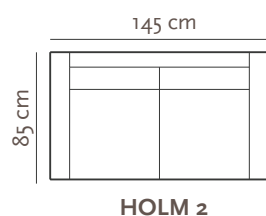

HOLM

PADDING: Polyurethane Foam HR32115

FRAME: Birch plywood & pine

OTHER INFO

Height: 88 cm
Sitting height: 42 cm
Armrest: 13 cm

LEGS

Height: 16 cm

LEG COLORS: