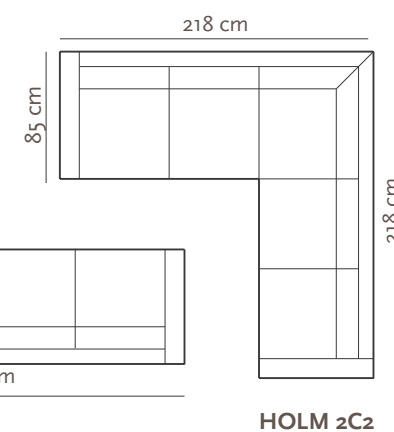

HOLM

PADDING: Polyurethane Foam HR32115

FRAME: Birch plywood & pine

OTHER INFO

Height: 88 cm
Sitting height: 42 cm
Armrest: 13 cm

LEGS

Height: 16 cm

LEG COLORS: