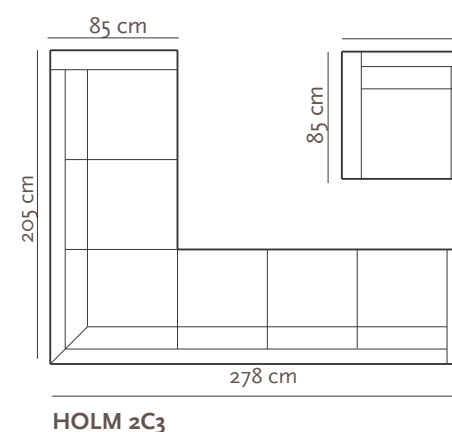

HOLM

PADDING: Polyurethane Foam HR32115

FRAME: Birch plywood & pine

OTHER INFO

Height: 88 cm
Sitting height: 42 cm
Armrest: 13 cm

LEGS

Height: 16 cm

LEG COLORS: