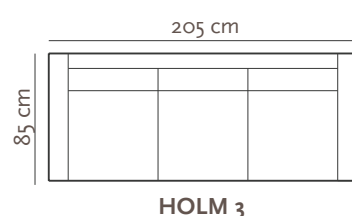

HOLM

PADDING: Polyurethane Foam HR32115

FRAME: Birch plywood & pine

OTHER INFO

Height: 88 cm
Sitting height: 42 cm
Armrest: 13 cm

LEGS

Height: 16 cm

LEG COLORS: