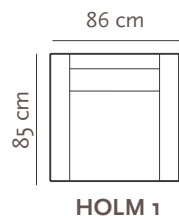

HOLM

PADDING: Polyurethane Foam HR32115

FRAME: Birch plywood & pine

OTHER INFO

Height: 88 cm
Sitting height: 42 cm
Armrest: 13 cm

LEGS

Height: 16 cm

LEG COLORS: