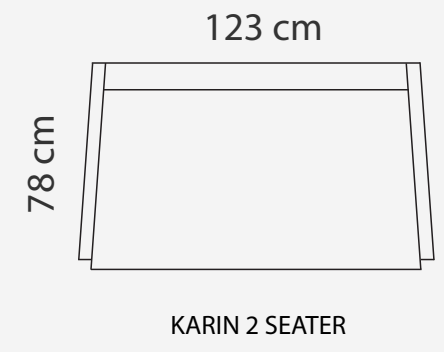

# KARIN

PADDING: Polyurethane Foam RP28145  
 FRAME: Birch plywood & pine

### ADDITIONAL INFORMATION

Height: 91cm  
 Sitting height: 38cm  
 Sitting depth: 58cm  
 Armrest: 5cm