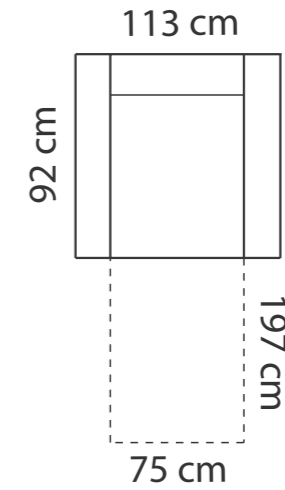

COMBINATIONS

MIA 1BS