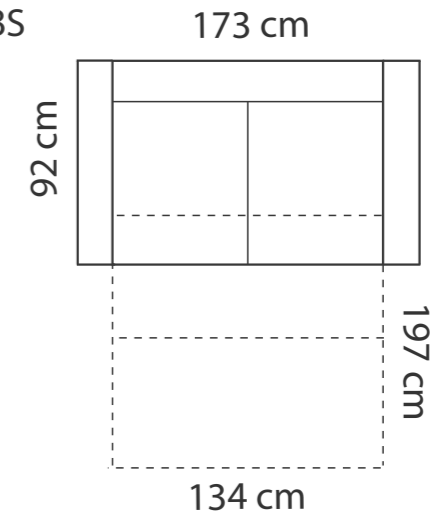

MIA

PADDING: Polyurethane Foam HR35
FRAME: Birch plywood & pine

COMBINATIONS

MIA 2BS

ADDITIONAL INFORMATION

Height: 88 cm
Sitting height: 43 cm
Dec. pillows: 0 pcs

LEGS

LEG COLORS