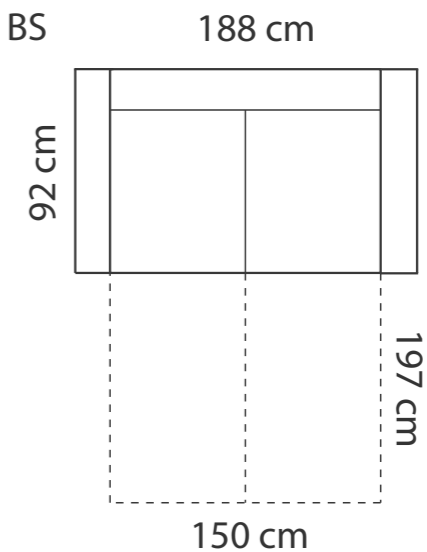

## COMBINATIONS

MIA 1BS

MIA 2BS

MIA 2,5 BS

## ADDITIONAL INFORMATION

Height: 88 cm  
 Sitting height: 43 cm  
 Dec. pillows: 0 pcs

## LEGS

L20  
h- 6 cm  
STANDARD

L17  
h- 6 cm  
STANDARD PIA