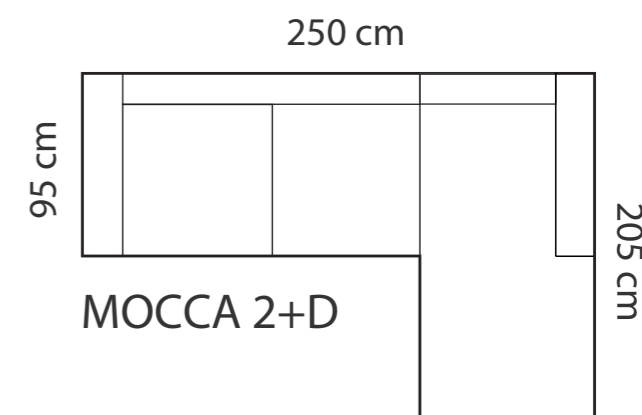

MOCCA

PADDING: Feather, Polyurethane Foam HR35
 FRAME: Birch plywood & pine

COMBINATIONS

MOCCA 2

MOCCA 3

MOCCA 2+D

MOCCA 3+D

ADDITIONAL INFORMATION

Height: 88 cm
 Sitting height: 46 cm
 Armrest: 11 cm
 Dec. pillows: 2 pcs.

LEGS

L65
 15 cm
 METAL LEG

MOCCA 3

MOCCA 2+D