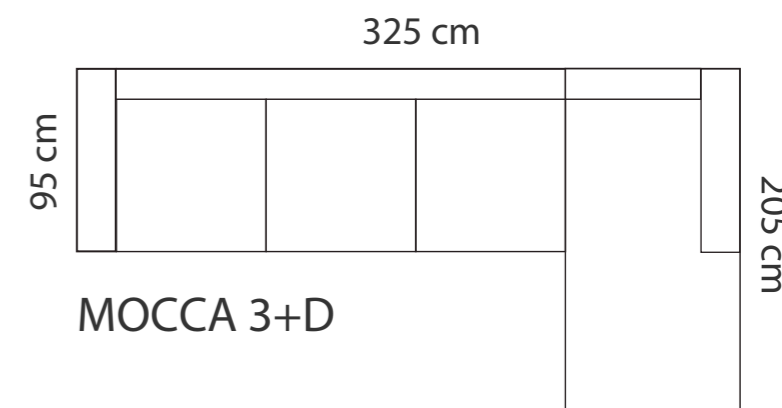

MOCCA

PADDING: Feather, Polyurethane Foam HR35
 FRAME: Birch plywood & pine

COMBINATIONS

MOCCA 2

MOCCA 3

MOCCA 2+D

MOCCA 3+D

ADDITIONAL INFORMATION

Height: 88 cm
 Sitting height: 46 cm
 Armrest: 11 cm
 Dec. pillows: 2 pcs.

LEGS

L65
 15 cm
 METAL LEG

MOCCA 3

MOCCA 2+D