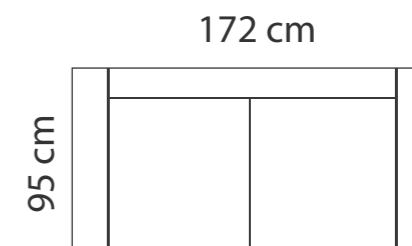

MOCCA

PADDING: Feather, Polyurethane Foam HR35
 FRAME: Birch plywood & pine

COMBINATIONS

MOCCA 2

MOCCA 3

MOCCA 2+D

MOCCA 3+D

ADDITIONAL INFORMATION

Height: 88 cm
 Sitting height: 46 cm
 Armrest: 11 cm
 Dec. pillows: 2 pcs.

LEGS

L65
 15 cm
 METAL LEG

MOCCA 3

MOCCA 2+D