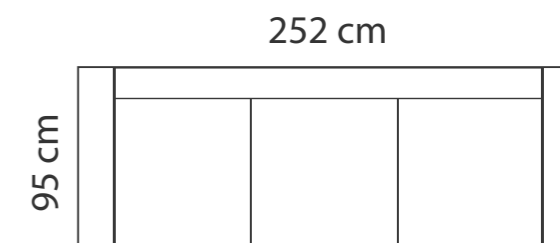

MOCCA

PADDING: Feather, Polyurethane Foam HR35
 FRAME: Birch plywood & pine

COMBINATIONS

MOCCA 2

MOCCA 3

MOCCA 2+D

MOCCA 3+D

ADDITIONAL INFORMATION

Height: 88 cm
 Sitting height: 46 cm
 Armrest: 11 cm
 Dec. pillows: 2 pcs.

LEGS

L65
 15 cm
 METAL LEG

MOCCA 3

MOCCA 2+D