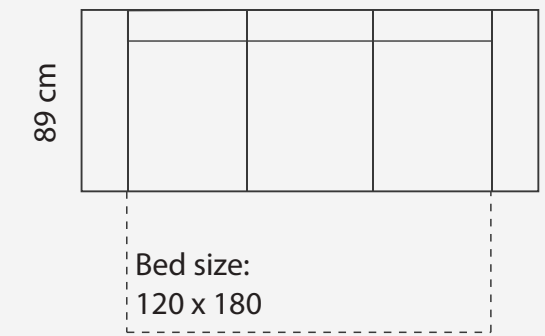

NEA

PADDING: Polyurethane Foam RP28
FRAME: Birch plywood & pine

COMBINATIONS

NEA 225 cm; HEIDI 212 cm; MONA 200 cm

NEA; HEIDI; MONA

MONA 215 cm, HEIDI 228 cm, NEMO 235 cm,
NEA & CARMEN 236 cm, TANGO 238 cm, NISSE 243 cm

MONA; HEIDI; NEMO;
NEA & CARMEN; TANGO; NISSE

ADDITIONAL INFORMATION

Height: 86cm
Sitting height: 46cm
Sitting depth: 58cm
Dec. pillows: 0 pcs.

LEGS

L16
h-3 cm
STANDARD

LEG COLORS

-  01 Natural
-  STANDARD 03 Dark Brown
-  04 Black
-  05 Oiled Oak (extra price)
-  07 White (extra price)
-  08 Oak stain

ARMRESTS

- | | | |
|---|---|---|
|  |  |  |
| 1 | 2 | 3 |
| NEA, CARMEN | NISSE | NEMO |
| (18 cm) | (22 cm) | (18 cm) |
|  |  |  |
| 4 | 5 | 6 |
| HEIDI | MONA | TANGO |
| (14 cm) | (8 cm) | (19,5 cm) |