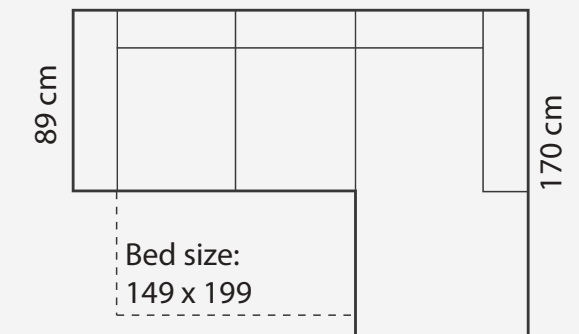

NEA

PADDING: Polyurethane Foam RP28
FRAME: Birch plywood & pine

COMBINATIONS

NEA 225 cm; HEIDI 212 cm; MONA 200 cm

NEA; HEIDI; MONA

MONA 215 cm, HEIDI 228 cm, NEMO 235 cm,
NEA & CARMEN 236 cm, TANGO 238 cm, NISSE 243 cm

MONA; HEIDI; NEMO;
NEA & CARMEN; TANGO; NISSE

ADDITIONAL INFORMATION

Height: 86cm
Sitting height: 46cm
Sitting depth: 58cm
Dec. pillows: 0 pcs.

LEGS

L16
h-3 cm
STANDARD

LEG COLORS

-  01 Natural
-  STANDARD 03 Dark Brown
-  04 Black
-  05 Oiled Oak (extra price)
-  07 White (extra price)
-  08 Oak stain

ARMRESTS

- | | | |
|---|---|---|
|  |  |  |
| 1 | 2 | 3 |
| NEA, CARMEN | NISSE | NEMO |
| (18 cm) | (22 cm) | (18 cm) |
|  |  |  |
| 4 | 5 | 6 |
| HEIDI | MONA | TANGO |
| (14 cm) | (8 cm) | (19,5 cm) |