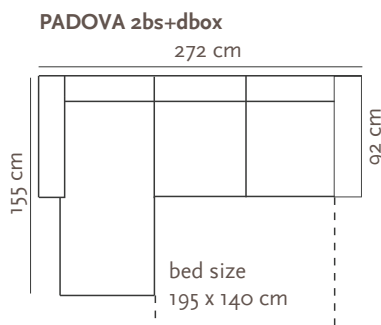

PADOVA

2bs+dbox

PADDING: Polyurethane Foam E30160
FRAME: Birch plywood & pine

OTHER INFO

Height: 83 cm
Sitting height: 45 cm

LEGS

Height: 5 cm

LEG COLORS: