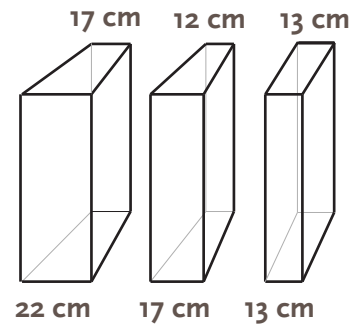

PADOVA

PADDING: Polyurethane Foam HR35
FRAME: Birch plywood & pine

PADOVA 2

PADOVA 3

ARMRESTS

OTHER INFO

Height: 81 cm
 Sitting height: 42 cm

LEGS

Height: 5.7 cm

LEG COLORS:

- 01 Natural
- 02 Brown
- 03 Dark Brown
- 04 Black
- 05 Oiled Oak
- 06 Metal