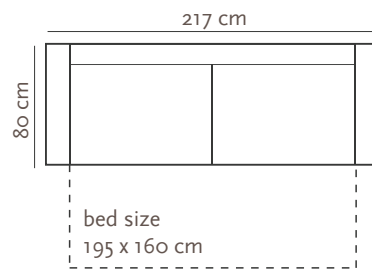

PADOVA

PADDING: Polyurethane Foam HR35
FRAME: Birch plywood & pine

PADOVA 2

PADOVA 3

ARMRESTS

OTHER INFO

Height: 81 cm
 Sitting height: 42 cm

LEGS

Height: 5.7 cm

LEG COLORS:

- 01 Natural
- 02 Brown
- 03 Dark Brown
- 04 Black
- 05 Oiled Oak
- 06 Metal