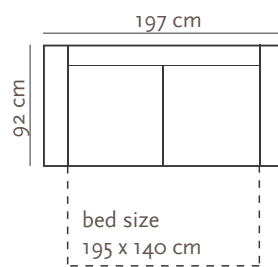

PADOVA

PADDING: Polyurethane Foam HR35
FRAME: Birch plywood & pine

PADOVA 2

PADOVA 3

ARMRESTS

OTHER INFO

Height: 81 cm
 Sitting height: 42 cm

LEGS

Height: 5.7 cm

LEG COLORS:

- 01 Natural
- 02 Brown
- 03 Dark Brown
- 04 Black
- 05 Oiled Oak
- 06 Metal