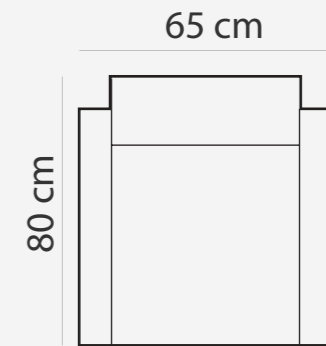

WINTER

PADDING: Polyurethane Foam HR35
FRAME: Birch plywood & pine

COMBINATIONS

ADDITIONAL INFORMATION

Height: 96cm
Sitting height: 44cm
Sitting depth: 50cm
Armrest: 5cm
Fabric: Lumiere 701

LEG COLORS

	01 Natural
	02 Brown
	03 Dark Brown
	04 Black
	05 Oiled Oak
	07 White